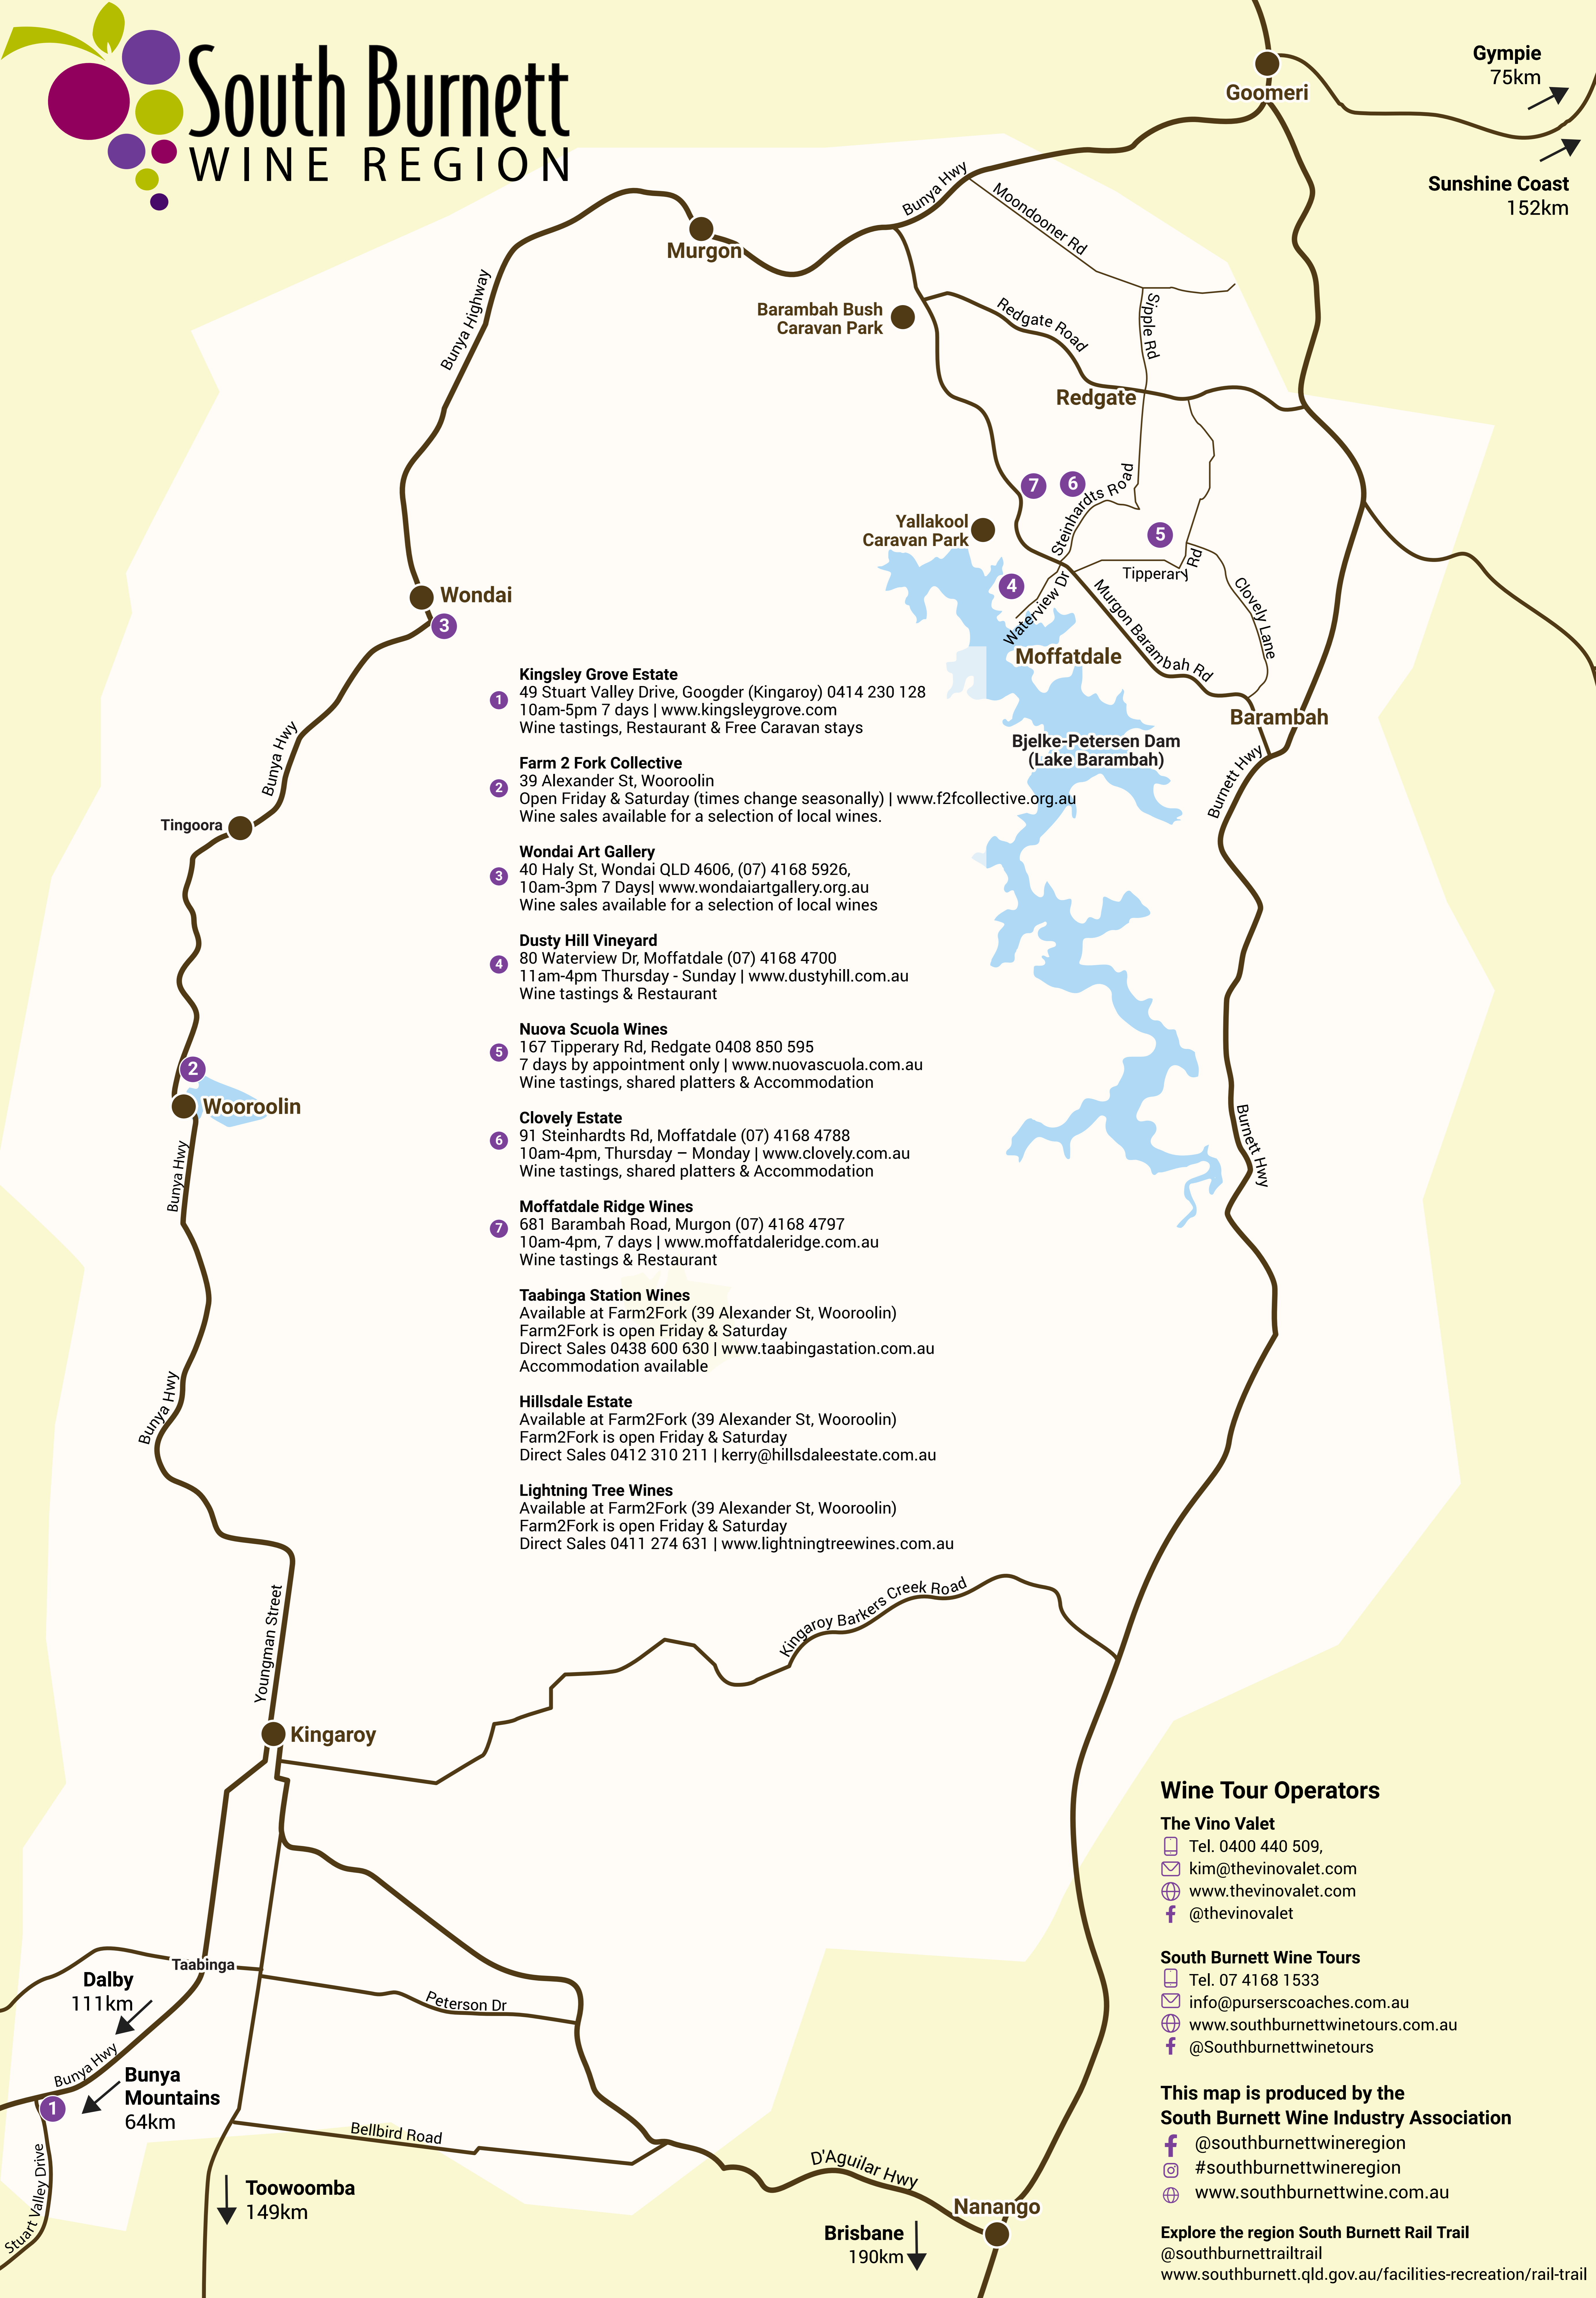

South Burnett

WINE REGION

Gympie 75km
Sunshine Coast 152km

- **1 Kingsley Grove Estate**
  49 Stuart Valley Drive, Googder (Kingaroy) 0414 230 128
  10am-5pm 7 days | www.kingsleygrove.com
  Wine tastings, Restaurant & Free Caravan stays
- **2 Farm 2 Fork Collective**
  39 Alexander St, Wooroolin
  Open Friday & Saturday (times change seasonally) | www.f2fcollective.org.au
  Wine sales available for a selection of local wines.
- **3 Wondai Art Gallery**
  40 Haly St, Wondai QLD 4606, (07) 4168 5926,
  10am-3pm 7 Days | www.wondaiartgallery.org.au
  Wine sales available for a selection of local wines
- **4 Dusty Hill Vineyard**
  80 Waterview Dr, Moffatdale (07) 4168 4700
  11am-4pm Thursday - Sunday | www.dustyhill.com.au
  Wine tastings & Restaurant
- **5 Nuova Scuola Wines**
  167 Tipperary Rd, Redgate 0408 850 595
  7 days by appointment only | www.nuovascuola.com.au
  Wine tastings, shared platters & Accommodation
- **6 Clovely Estate**
  91 Steinhardts Rd, Moffatdale (07) 4168 4788
  10am-4pm, Thursday - Monday | www.clovely.com.au
  Wine tastings, shared platters & Accommodation
- **7 Moffatdale Ridge Wines**
  681 Barambah Road, Murgon (07) 4168 4797
  10am-4pm, 7 days | www.moffatdaleridge.com.au
  Wine tastings & Restaurant
- **Taabinga Station Wines**
  Available at Farm2Fork (39 Alexander St, Wooroolin)
  Farm2Fork is open Friday & Saturday
  Direct Sales 0438 600 630 | www.taabingastation.com.au
  Accommodation available
- **Hillsdale Estate**
  Available at Farm2Fork (39 Alexander St, Wooroolin)
  Farm2Fork is open Friday & Saturday
  Direct Sales 0412 310 211 | kerry@hillsdaleestate.com.au
- **Lightning Tree Wines**
  Available at Farm2Fork (39 Alexander St, Wooroolin)
  Farm2Fork is open Friday & Saturday
  Direct Sales 0411 274 631 | www.lightningtreewines.com.au

Wine Tour Operators

The Vino Valet

- ☎ Tel. 0400 440 509,
- ✉ kim@thevinoalet.com
- 🌐 www.thevinoalet.com
- 📌 @thevinoalet

South Burnett Wine Tours

- ☎ Tel. 07 4168 1533
- ✉ info@purserscoaches.com.au
- 🌐 www.southburnettwinetours.com.au
- 📌 @Southburnettwinetours

This map is produced by the
South Burnett Wine Industry Association

- 📌 @southburnettwineregion
- 📌 #southburnettwineregion
- 🌐 www.southburnettwine.com.au

Explore the region South Burnett Rail Trail
[@southburnetttrail](https://www.southburnett.qld.gov.au/facilities-recreation/rail-trail)

www.southburnett.qld.gov.au/facilities-recreation/rail-trail

Dalby 111km
Bunya Mountains 64km
Toowoomba 149km
Brisbane 190km

Toowoomba 149km

Brisbane 190km